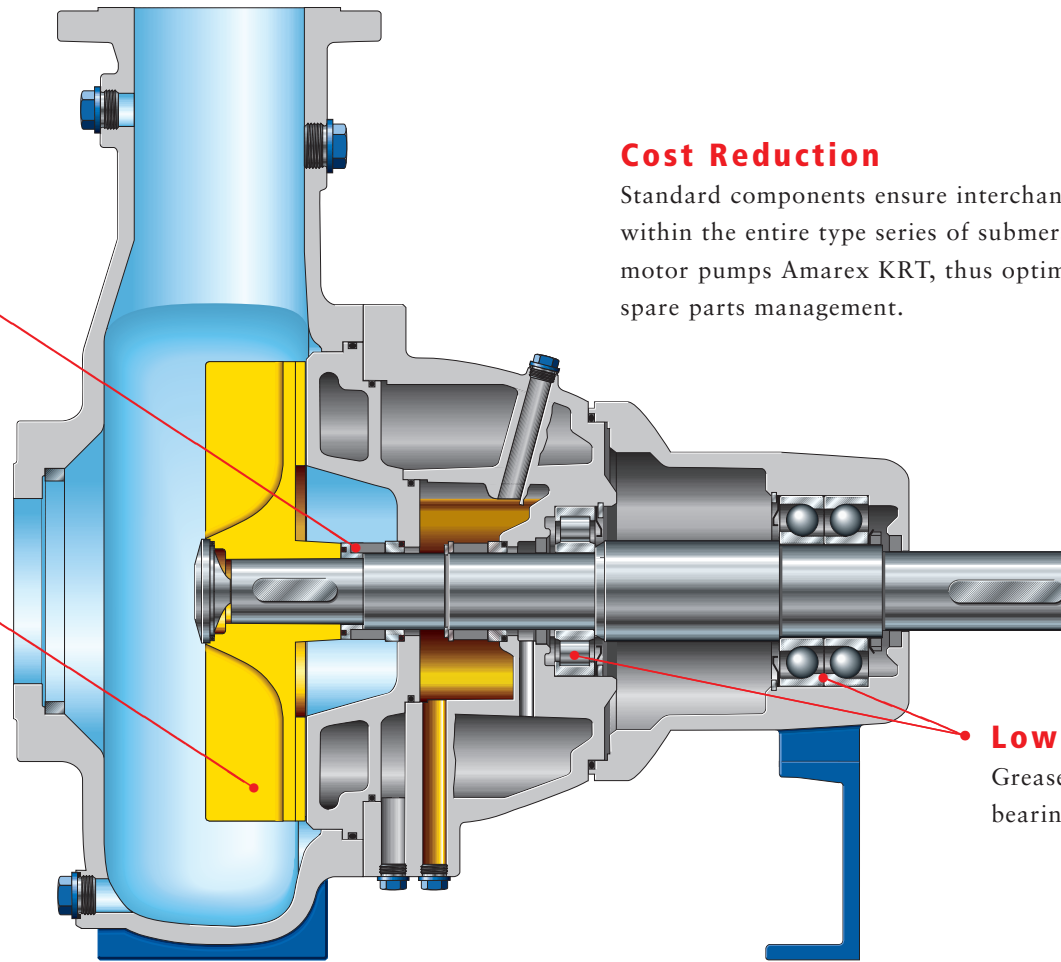

Hydraulic system, material, bearing carrier, and drive unit can therefore be tailored to suit your particular application and installation requirements. This optimised combination stands for operational reliability.

SEWATEC

Waste water pump

High Operational Reliability

Double-acting mechanical seals in tandem arrangement with oil reservoir ensure leakproof seal.

Flexible Hydraulic Design

Impeller and casing design optimised for pumping waste water.

Cost Reduction

Standard components ensure interchangeability within the entire type series of submersible motor pumps Amarex KRT, thus optimising spare parts management.

Low Maintenance

Grease-packed rolling element bearings sealed for life.

Installation variants

Technical Data:

Size:	50 to 500 (700)
Max. flow rate:	1400 l/s
Max. head:	90m
Max. discharge pressure:	10 bar
Max. temperature:	+60°C

Further information: www.ksb.com/productcatalogue