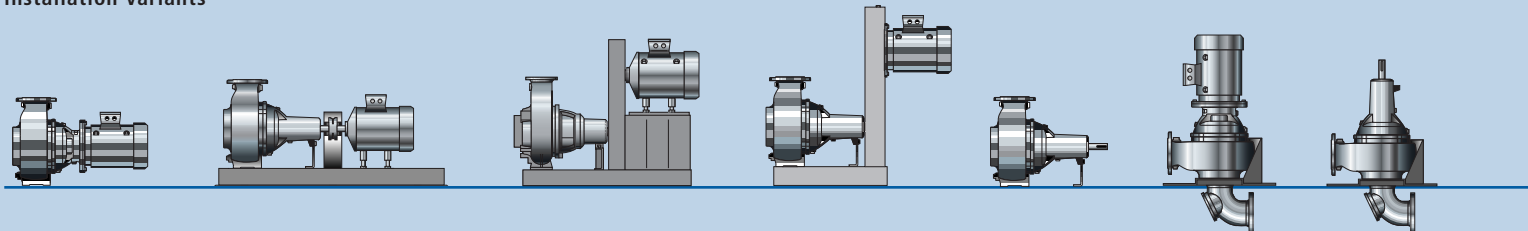

The type series SEWATEC serves as a good example. With its innovative design and hydraulic concept, KSB's SEWATEC marks the beginning of a new generation of dry-installed waste water pumps, thus setting a new standard.

SEWATEC

Waste water pump

High Operational Reliability

Double-acting mechanical seals in tandem arrangement with oil reservoir ensure leakproof seal.

Flexible Hydraulic Design

Impeller and casing design optimised for pumping waste water.

Cost Reduction

Standard components ensure interchangeability within the entire type series of submersible motor pumps Amarex KRT, thus optimising spare parts management.

Low Maintenance

Grease-packed rolling element bearings sealed for life.

Installation variants

Technical Data:

Size:	50 to 500 (700)
Max. flow rate:	1400 l/s
Max. head:	90m
Max. discharge pressure:	10 bar
Max. temperature:	+60°C

Further information: www.ksb.com/productcatalogue