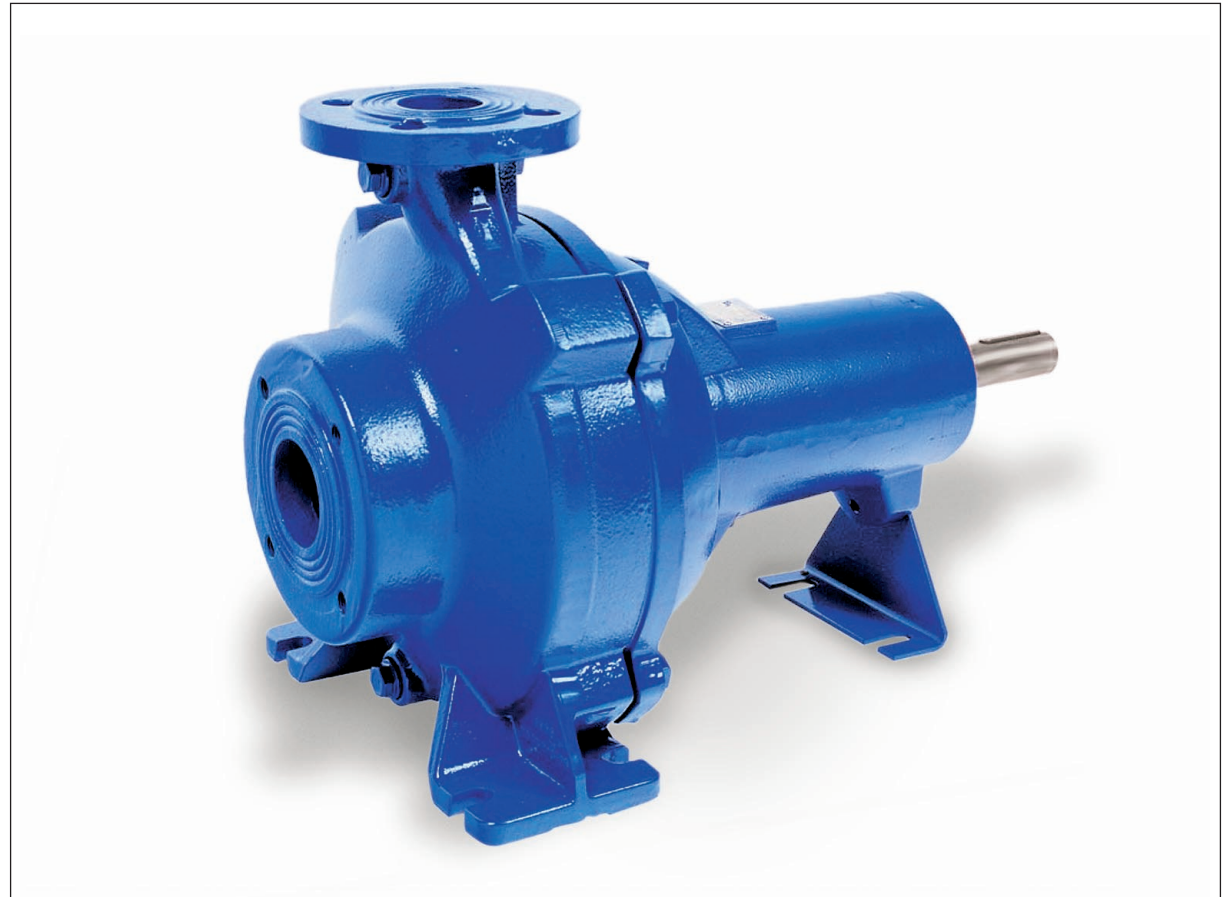

The type series SEWATEC serves as a good example. With its innovative design and hydraulic concept, KSB's SEWATEC marks the beginning of a new generation of dry-installed waste water pumps, thus setting a new standard.

The concept: The service-friendly dry-well installation bears some clear advantages, such as high operational reliability, easy monitoring and clean maintenance. All commercial motors can be applied.

The modular system: Four types of impellers, a selection of various materials, and the option of either horizontal or vertical installation will cover any application you might require.

SEWATEC

Waste water pump

High Operational Reliability

Double-acting mechanical seals in tandem arrangement with oil reservoir ensure leakproof seal.

Flexible Hydraulic Design

Impeller and casing design optimised for pumping waste water.